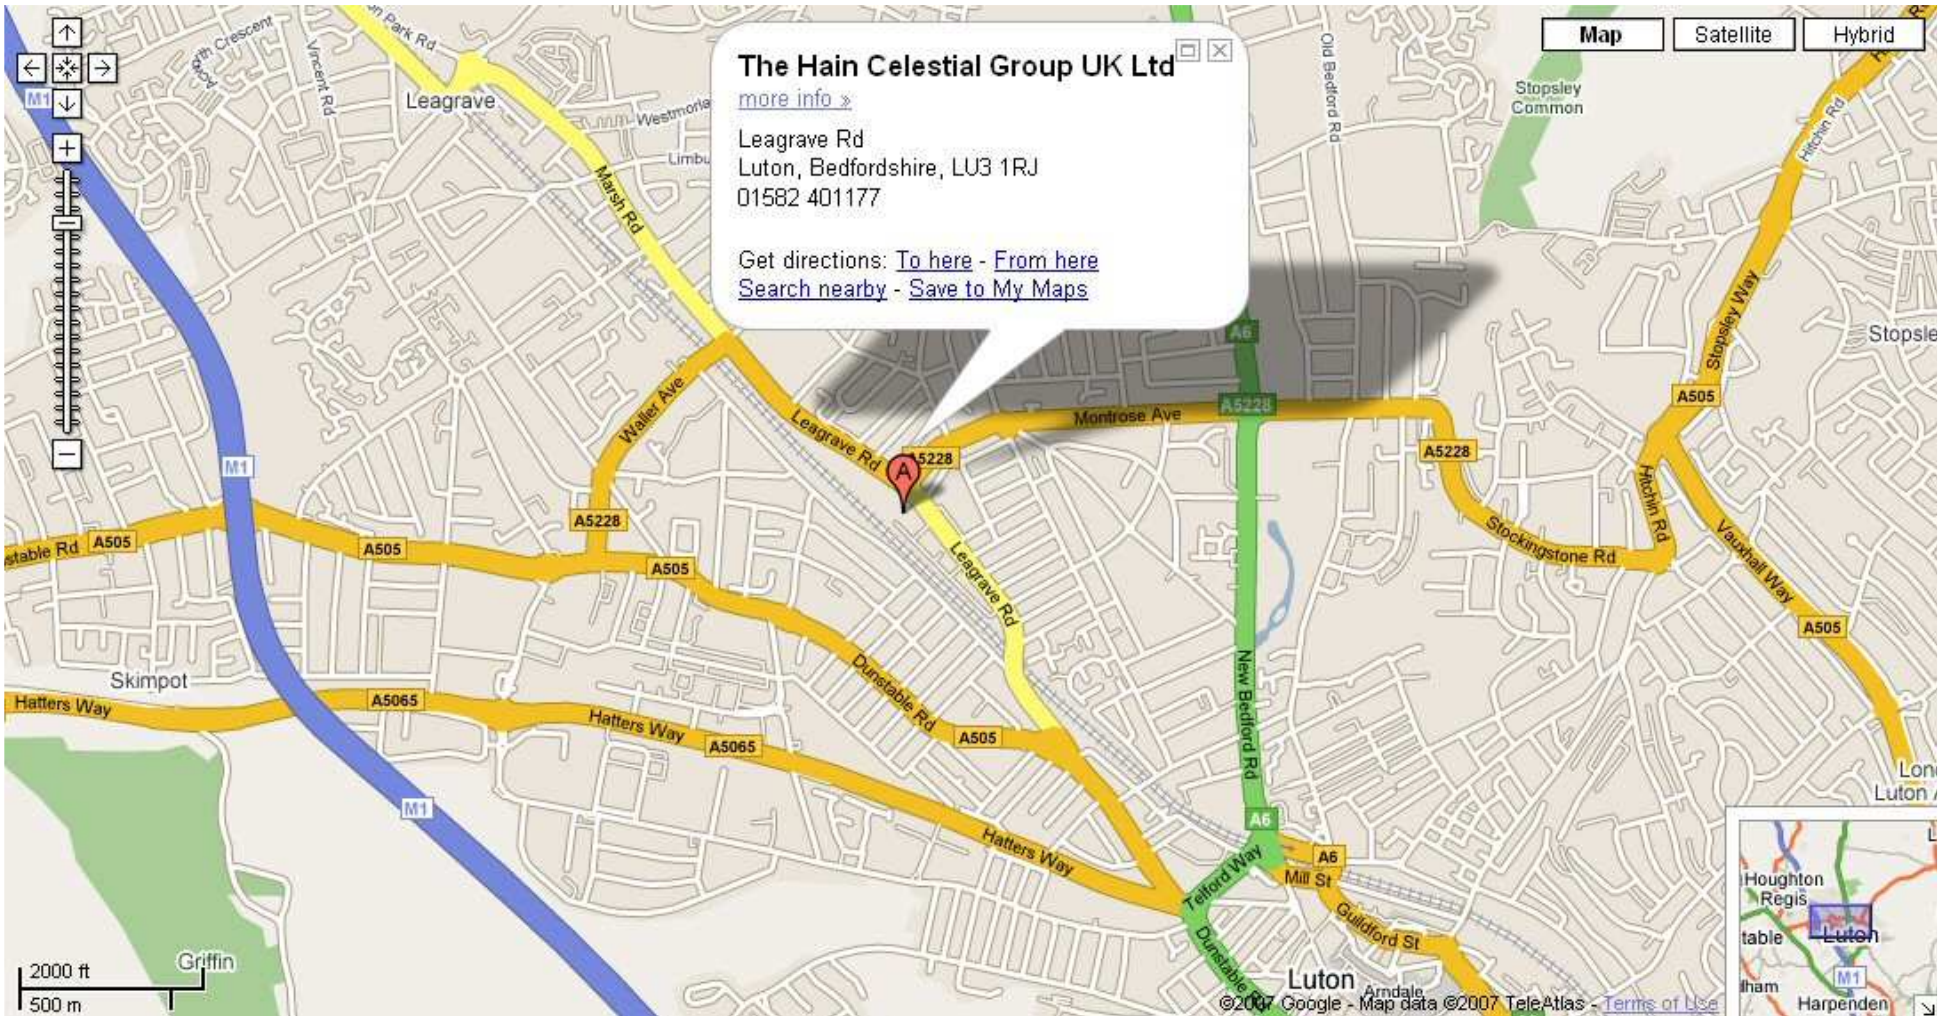

The Hain Celestial Group UK Ltd

[more info >](#)

Leagrave Rd
Luton, Bedfordshire, LU3 1RJ
01582 401177

Get directions: [To here](#) - [From here](#)
[Search nearby](#) - [Save to My Maps](#)

Map Satellite Hybrid

2000 ft
500 m